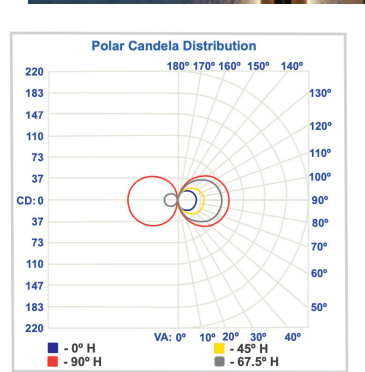

ORDER CODE:

TEX-JR			

MODEL

LENGTH

METAL TRIM

CCT

18 18"
30 30"
60 60"

POWDER COAT FINISH OPTIONS

ESN Enviro Satin Nickel
EOB Enviro Oil-Rubbed Bronze
DB Dark Bronze
GR Graphite
WHT White
BLK Black

3000 3000K
3500 3500K
4000 4000K