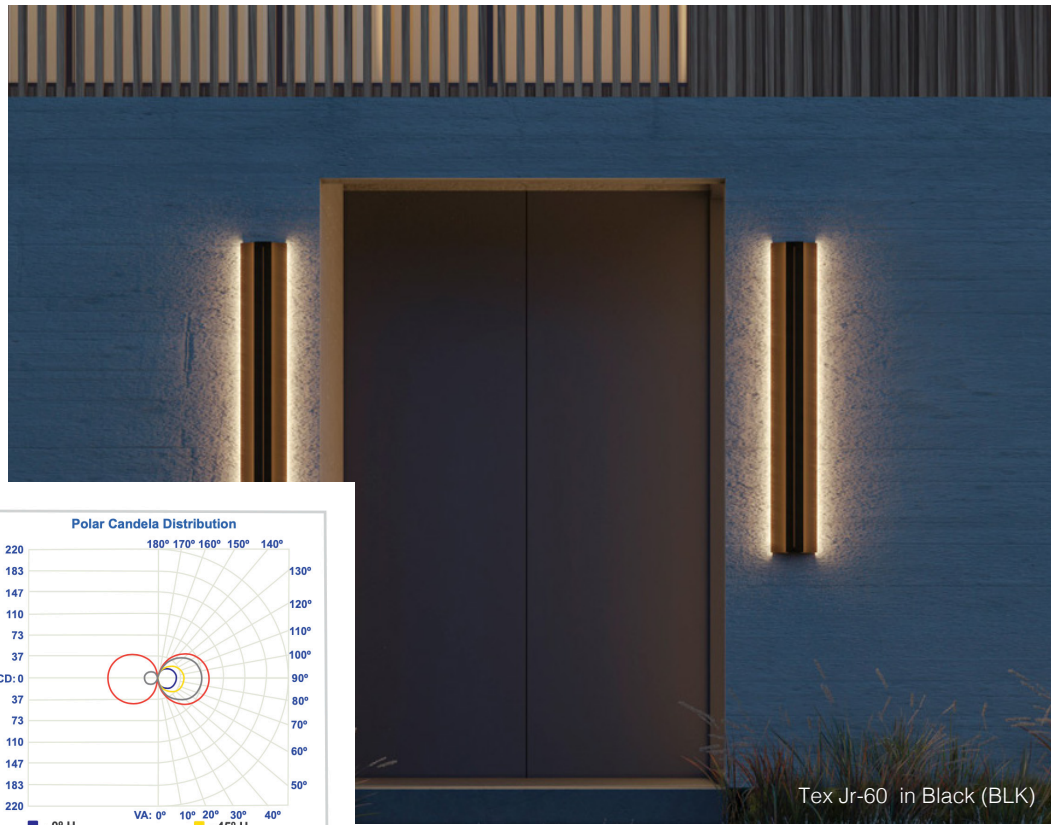

Tex Jr-60 in Enviro Oil Rubbed Bronze (EOB)

Tex Jr-60 in Black (BLK)