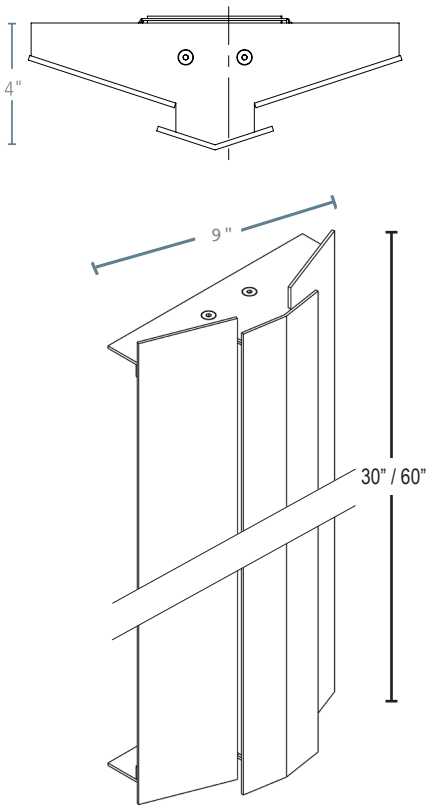

Tex Jr-60 in Black (BLK)