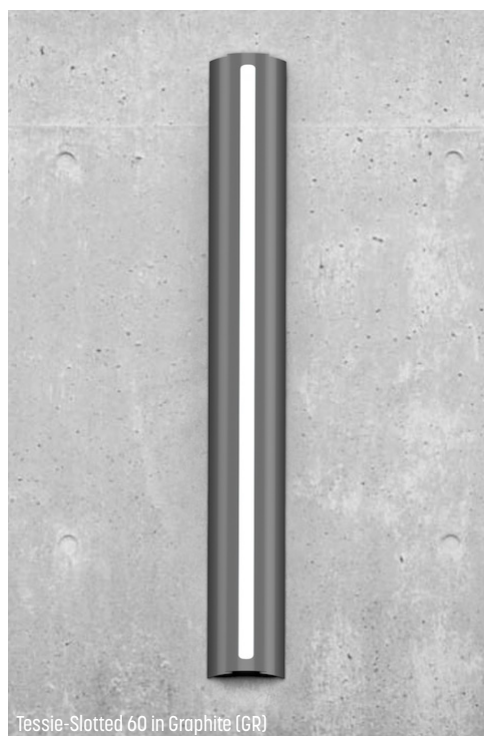

TESSIE-SLOTTED

ARCHITECTURAL SCALE, WET-LISTED EXTERIOR WALL SCONCE

alva®

Tessie-Slotted 60 in Enviro Satin Nickel (ESN)

Tessie-Slotted 60 in Graphite (GR)

APPLICATIONS

Direct/Indirect grazing luminaire for exterior/interior use: flanking doors, on columns, on building facades, between windows, and elevator lobbies

SIZES

- 30" H x 7" W x 4"D, 18 lbs
- 45" H x 7" W x 4"D, 23 lbs
- 60" H x 7" W x 4"D, 36 lbs
- 90" H x 7" W x 4"D, 41 lbs

MOUNTING

- AC and low voltage control wires provided at center of fixture. Electrician may run the wires out at any point from center to 4" from end of fixture to accommodate j-box location.
- Steel mounting system with mounting plate and cover with rubber gaskets between the junction box and mounting plate
- Vertical mounting

CONSTRUCTION

Fixture shell (shade): Heavy gauge aluminum with industrial powder coat finish and high impact acrylic

TESSIE-SLOTTED

ARCHITECTURAL SCALE, WET-LISTED EXTERIOR WALL SCONCE

alva®

DIMENSIONS

TESSIE-SLOTTED 30