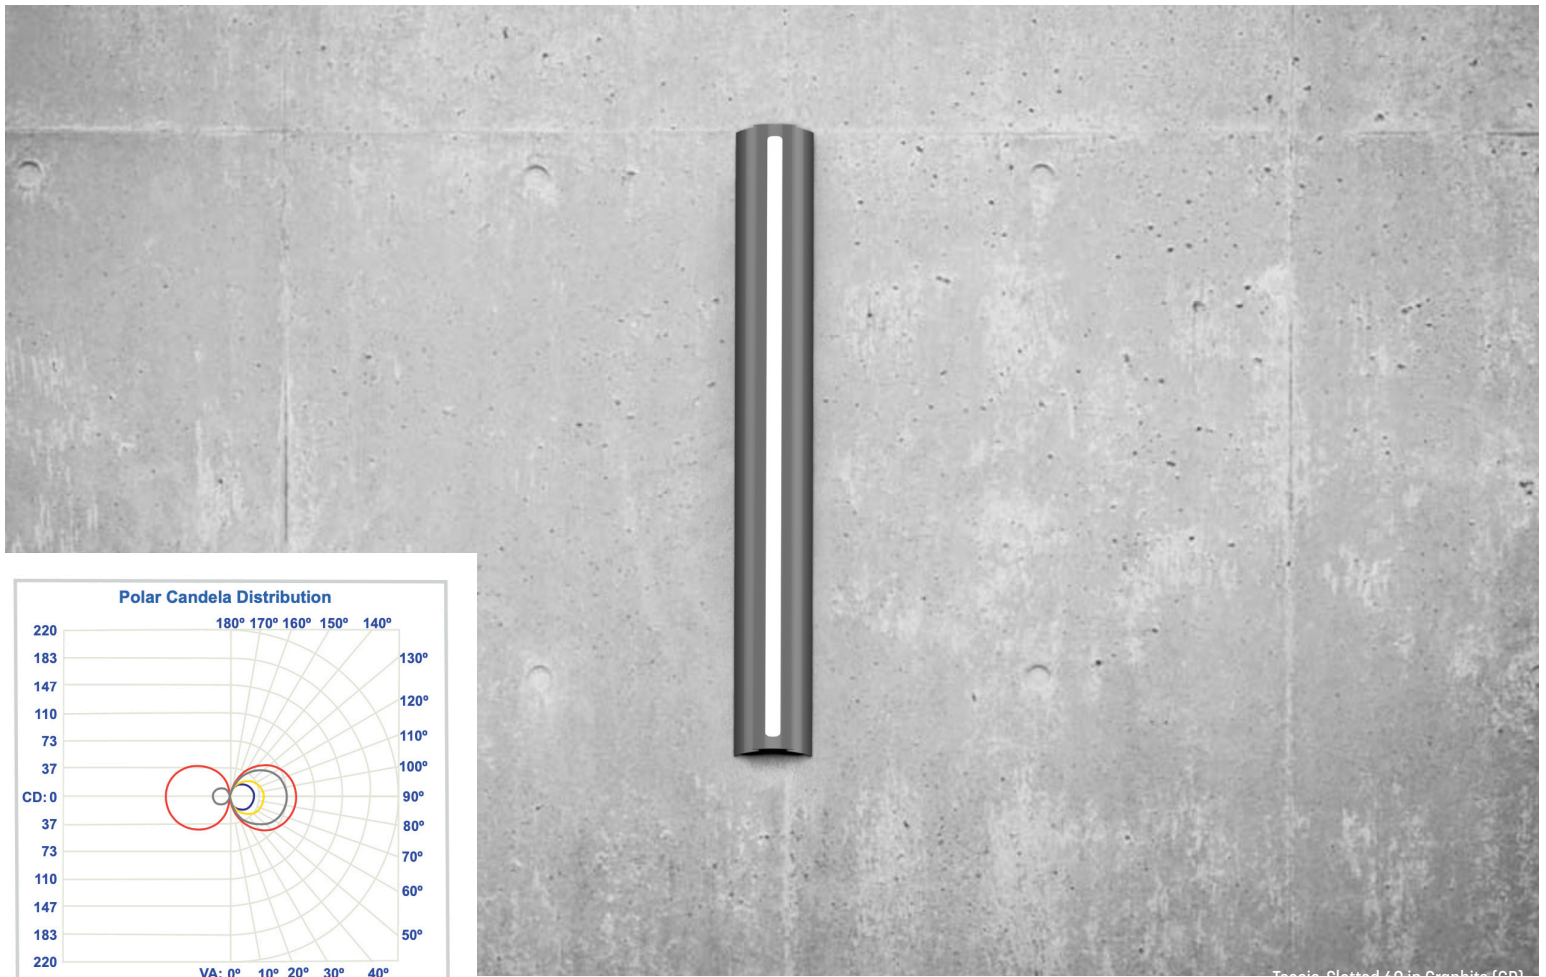

ORDER CODE:

TESSIE-SLOTTED			
MODEL	LENGTH	METAL TRIM POWDER COAT FINISH OPTIONS	CCT
	30 30"	ESN Enviro Satin Nickel	3000 3000K
	45 45"	EOB Enviro Oil-Rubbed Bronze	3500 3500K
	60 60"	DBT Dark Bronze Textured	4000 4000K
	90 90"	GR Graphite	
		WHT White	
		BLK Black