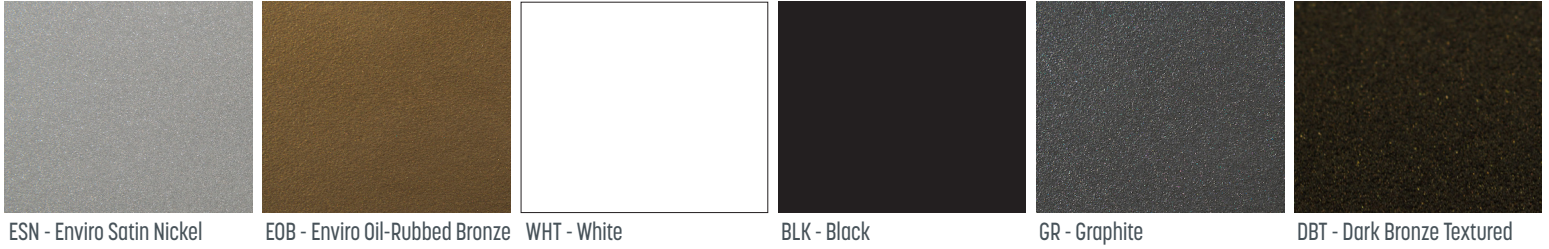

TESSIE-SLOTTED 60

TESSIE-SLOTTED

ARCHITECTURAL SCALE, WET-LISTED EXTERIOR WALL SCONCE

METAL POWDER COAT FINISH OPTIONS

ESN - Enviro Satin Nickel

EOB - Enviro Oil-Rubbed Bronze

WHT - White

BLK - Black

GR - Graphite

DBT - Dark Bronze Textured

ORDER CODE:

TESSIE-SLOTTED			
MODEL	LENGTH	METAL TRIM <small>POWDER COAT FINISH OPTIONS</small>	CCT
	30 30"	ESN Enviro Satin Nickel	3000 3000K
	45 45"	EOB Enviro Oil-Rubbed Bronze	3500 3500K
	60 60"	DBT Dark Bronze Textured	4000 4000K
	90 90"	GR Graphite	
		WHT White	
		BLK Black	