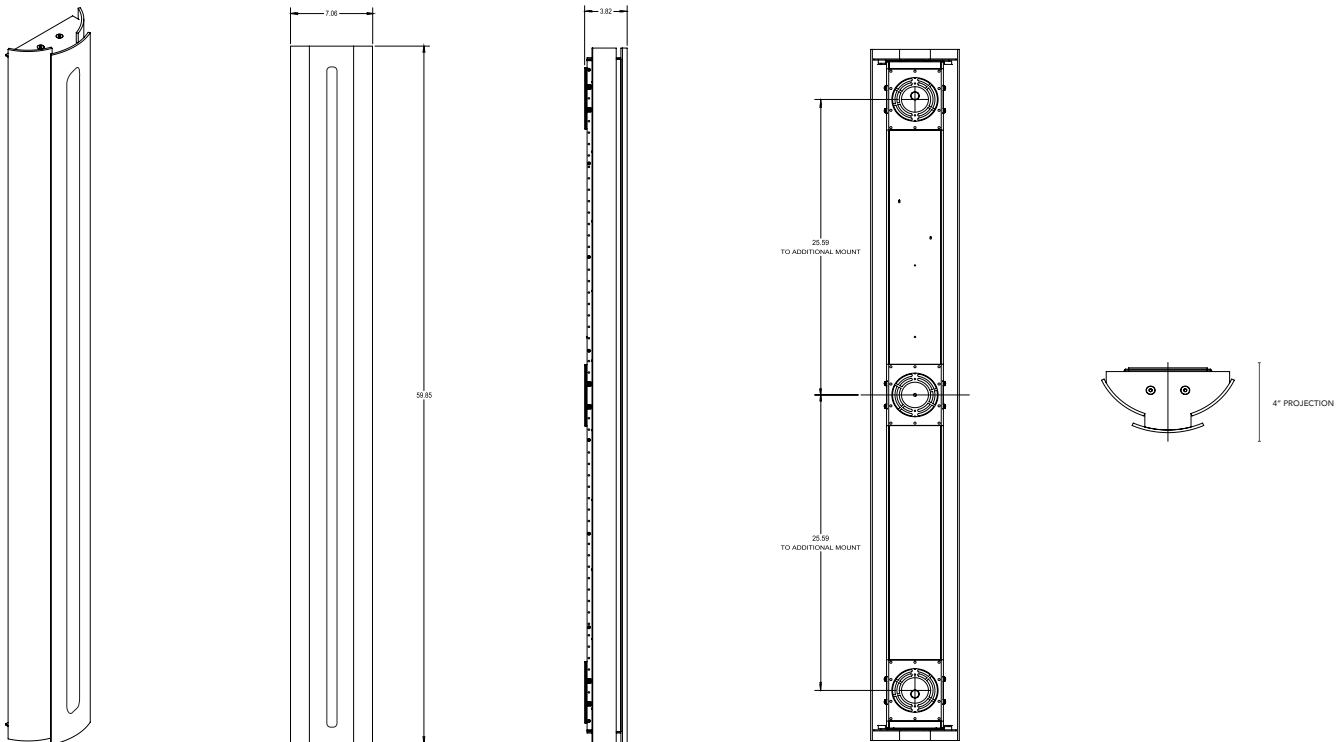

TESSIE-SLOTTED 60