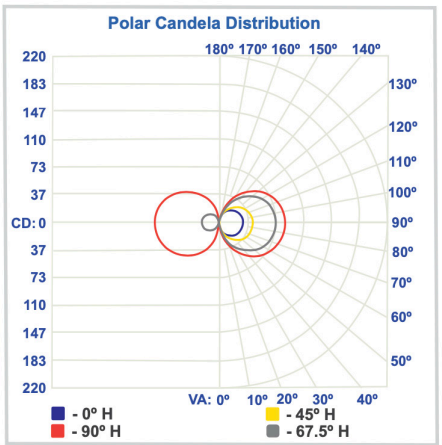

ORDER CODE:

TESSIE-SLOTTED			
MODEL	LENGTH	METAL TRIM POWDER COAT FINISH OPTIONS	CCT
	30 30"	ESN Enviro Satin Nickel	3000 3000K
	45 45"	EOB Enviro Oil-Rubbed Bronze	3500 3500K
	60 60"	DBT Dark Bronze Textured	4000 4000K
	90 90"	GR Graphite	
		WHT White	
		BLK Black