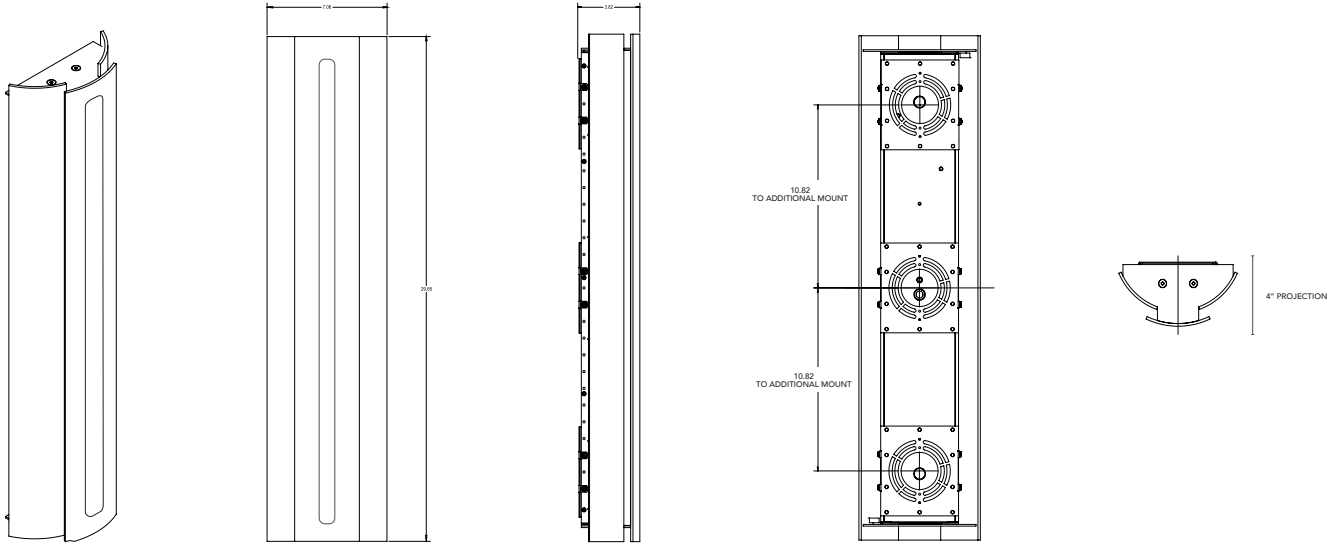

SIZES

- 30" H x 7" W x 4"D, 18 lbs
- 45" H x 7" W x 4"D, 23 lbs
- 60" H x 7" W x 4"D, 36 lbs
- 90" H x 7" W x 4"D, 41 lbs

MOUNTING

- AC and low voltage control wires provided at center of fixture. Electrician may run the wires out at any point from center to 4" from end of fixture to accommodate j-box location.
- Steel mounting system with mounting plate and cover with rubber gaskets between the junction box and mounting plate
- Vertical mounting

CONSTRUCTION

Fixture shell (shade): Heavy gauge aluminum with industrial powder coat finish and high impact acrylic

TESSIE-SLOTTED

ARCHITECTURAL SCALE, WET-LISTED EXTERIOR WALL SCONCE

alva®

DIMENSIONS

TESSIE-SLOTTED 30