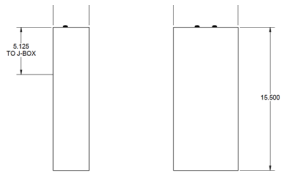

Brian

ARCHITECTURAL SCALE, WET-LISTED OUTDOOR DECORATIVE ACCENT LIGHT

NO PANEL (15.5" H FIXTURE)