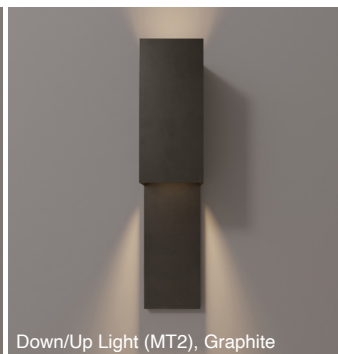

Decorative accent light for building facades. Designed to provide a gentle downward or up and downward light accent.

SHADE DIMENSIONS

- 7"W x 15.5"H x 4"D
- 7"W x 31"H x 4"D
- 7"W x 46.5"H x 4"D

WEIGHT

- 15.5"H - 6 lb
- 31"H - 8 lb
- 46.5"H - 12 lb

LAMPING

- 2700K, 3000K, 3500K, 4000K CCT
- MT1 (down light) 282 lumens delivered
- MT2 (down and up) 282 lumens down, 282 lumens up
- 33W

CONSTRUCTION

Manufactured from aluminum with industrial powder coat finish

Brian

ARCHITECTURAL SCALE, WET-LISTED OUTDOOR DECORATIVE ACCENT LIGHT

NO PANEL (15.5" H FIXTURE)

Down Light (MT1) Matte Black

Down/Up Light (MT2), Matte White

METAL POWDER COAT FINISH OPTIONS:

ESN - Enviro Satin Nickel

EOB - Enviro Oil-Rubbed Bronze

SHORT PANEL (15.5" H PANEL, 31" H FIXTURE)

Down Light (MT1), Graphite

Down/Up Light (MT2), Graphite

GR - Graphite

DBT - Dark Bronze

LONG PANEL (31" H PANEL, 46.5" H FIXTURE)

Down Light (MT1)
Enviro Oil-Rubbed Bronze