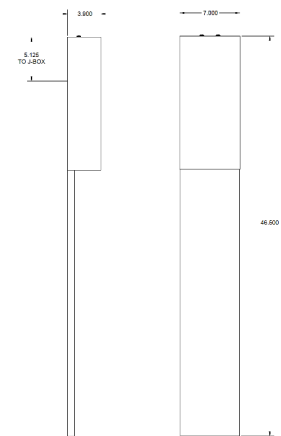

Decorative accent light for building facades. Designed to provide a gentle downward or up and downward light accent.

SHADE DIMENSIONS

- 7"W x 15.5"H x 4"D
- 7"W x 31"H x 4"D
- 7"W x 46.5"H x 4"D

WEIGHT

- 15.5"H - 6 lb
- 31"H - 8 lb
- 46.5"H - 12 lb

MOUNTING

- Steel mounting system with mounting plate and cover with rubber gaskets between the junction box and mounting plate. Mounts to center of J-box at 5.5" from top of rectangular shade

SPECIFICATIONS

EOB - Enviro Oil-Rubbed Bronze

SHORT PANEL (15.5" H PANEL, 31" H FIXTURE)

Down Light (MT1), Graphite

Down/Up Light (MT2), Graphite

GR - Graphite

DBT - Dark Bronze

LONG PANEL (31" H PANEL, 46.5" H FIXTURE)

Down Light (MT1)
Enviro Oil-Rubbed Bronze

Down/Up Light (MT2)
Enviro Oil-Rubbed Bronze

WHT - White

BLK - Black

ORDER CODE:

MODEL	LENGTH	CCT	SHADE LIGHT	METAL TRIM
BRIAN				
	15 15.5"	2700 2700K	MT1 Down Light Only	ESN Enviro Satin Nickel
	31 31"	3000 3000K	MT2 Down and Up Light	EOB Enviro Oil-Rubbed Bronze
	46 46.5"	3500 3500K		GR Graphite
		4000 4000K		DBT Dark Bronze
				WHT White
				BLK Black