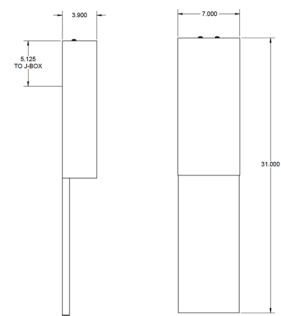

Decorative accent light for building facades. Designed to provide a gentle downward or up and downward light accent.

SHADE DIMENSIONS

- 7"W x 15.5"H x 4"D
- 7"W x 31"H x 4"D
- 7"W x 46.5"H x 4"D

WEIGHT

- 15.5"H - 6 lb
- 31"H - 8 lb
- 46.5"H - 12 lb

MOUNTING

- Steel mounting system with mounting plate and cover with rubber gaskets between the junction box and mounting plate. Mounts to center of J-box at 5.5" from top of rectangular shade

SPECIFICATIONS

Brian

ARCHITECTURAL SCALE, WET-LISTED OUTDOOR DECORATIVE ACCENT LIGHT

NO PANEL (15.5" H FIXTURE)

Down Light (MT1) Matte Black

Down/Up Light (MT2), Matte White

METAL POWDER COAT FINISH OPTIONS:

ESN - Enviro Satin Nickel

EOB - Enviro Oil-Rubbed Bronze

SHORT PANEL (15.5" H PANEL, 31" H FIXTURE)

Down Light (MT1), Graphite

Down/Up Light (MT2), Graphite

GR - Graphite

DBT - Dark Bronze

LONG PANEL (31" H PANEL, 46.5" H FIXTURE)

Down Light (MT1)
Enviro Oil-Rubbed Bronze