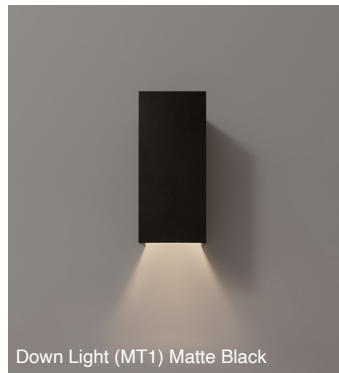

Brian

alva®

ARCHITECTURAL SCALE, WET-LISTED OUTDOOR DECORATIVE ACCENT LIGHT

46.5" shown with "Down Light", Matte Black finish

TITLE
24

ADA
COMPLIANT

10YR
WARRANTY

APPLICATIONS

Decorative accent light for building facades. Designed to provide a gentle downward or up and downward light accent.

SHADE DIMENSIONS

- 7"W x 15.5"H x 4"D
- 7"W x 31"H x 4"D
- 7"W x 46.5"H x 4"D

WEIGHT

- 15.5"H - 6 lb
- 31"H - 8 lb
- 46.5"H - 12 lb

LAMPING

- 2700K, 3000K, 3500K, 4000K CCT
- MT1 (down light) 282 lumens delivered
- MT2 (down and up) 282 lumens down, 282 lumens up
- 33W

CONSTRUCTION

Manufactured from aluminum with industrial powder coat finish

Brian

ARCHITECTURAL SCALE, WET-LISTED OUTDOOR DECORATIVE ACCENT LIGHT

NO PANEL (15.5" H FIXTURE)

Down Light (MT1) Matte Black

Down/Up Light (MT2), Matte White

METAL POWDER COAT FINISH OPTIONS:

ESN - Enviro Satin Nickel