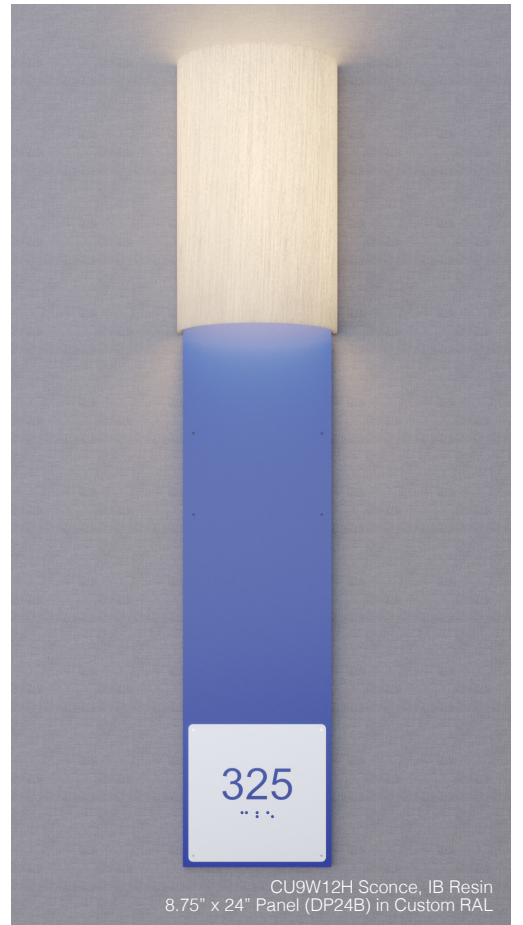

alva

Personalized Collection

ALVALIGHT.COM OAKLAND, CALIFORNIA P: 510 993 0898

CU7W14H Sconce, 18.75" Door Panel in Sugar Palm
Door Number with Braille

PERSONALIZE DECOR
WITH COMPLEMENTARY
FIXTURES

VANDAL RESISTANT,
ARCHITECTURAL RESIN
FROM ALVA®

ADA COMPLIANT
DOOR NUMBER
WITH BRAILLE

RE7W9H Sconce, IB Shade
6.75" x 12" Panel (DP12A) in Graphite

SQ7W7H Sconce, WO Shade
6.75" x 3.5" Panel (DP3A) in ESN

CU9W12H Sconce, IB Resin
8.75" x 24" Panel (DP24B) in Custom RAL