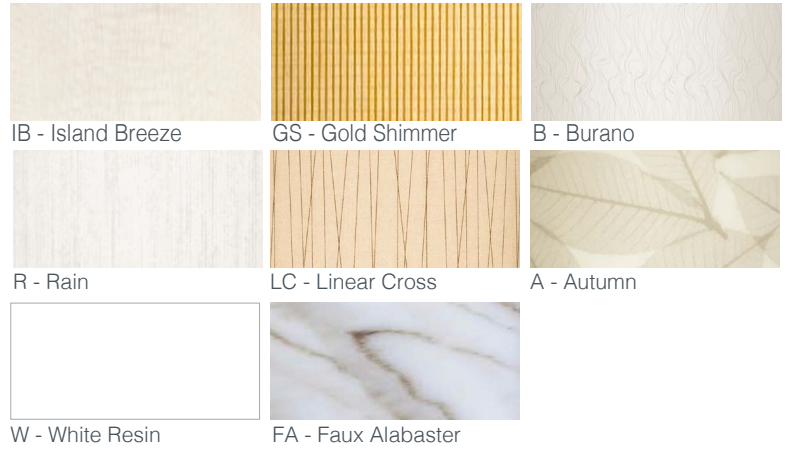

Resin Shade Options Vandal resistant, architectural resin by ALVA®