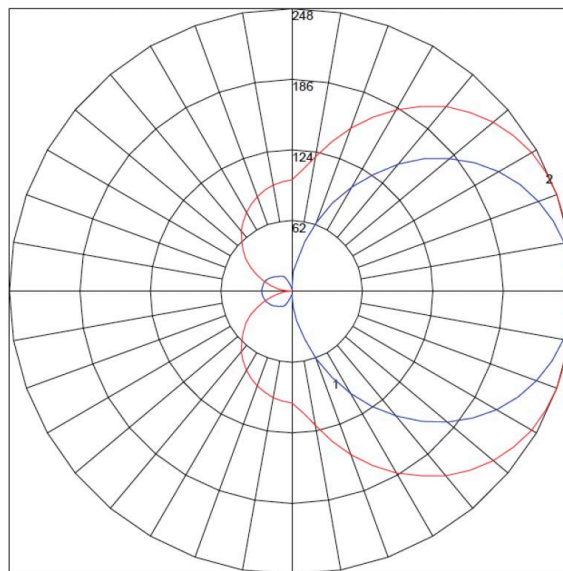

Photometric Report

Model	SR-23-R
CCT Tested	2700
CRI	90 min
System Wattage	30
CRI (minimum)	90
Lumens Delivered (through resin shade)	1226

MODEL	WATTS	DELIVERED LUMENS	LENGTH	WIDTH	DEPTH	WEIGHT	DIMMING	WARRANTY
LIDEA-12	15W	620 LM	12"	4.5"	3"	4 lbs	ELV/TRIAC	10 year
LIDEA-23	30W	1226 LM	23"	4.5"	3"	8 lbs	ELV/TRIAC	10 year
LIDEA-34	45W	1842 LM	34"	4.5"	3"	12 lbs	ELV/TRIAC	10 year
LIDEA-46	60W	2452 LM	45.5"	4.5"	3"	18 lbs	ELV/TRIAC	10 year

ORDER CODE:

BRAND	LED MODULE	CCT	CRI	SHADE SHAPE	RESIN PATTERN	FINISH	ANTIMICROBIAL FINISH
AU							
L15W (SR4W12H)	27 2700K	9 90 CRI	SR4W12H 12"	IB Island Breeze	ESN Enviro Satin Nickel	AM Antimicrobial Finish	
L30W (SR4W23H)	30 3000K		SR4W23H 23"	A Autumn	EOB Enviro Oil-Rubbed Bronze		
L45W (SR4W34H)	35 3500K		SR4W34H 34"	LC Linear Cross	WHT Matte White		
L60W (SR4W46H)	40 4000K		SR4W46H 46"	GS Gold Shimmer			
				B Burano			
				W White			
				FA Faux Alabaster			
				R Rain