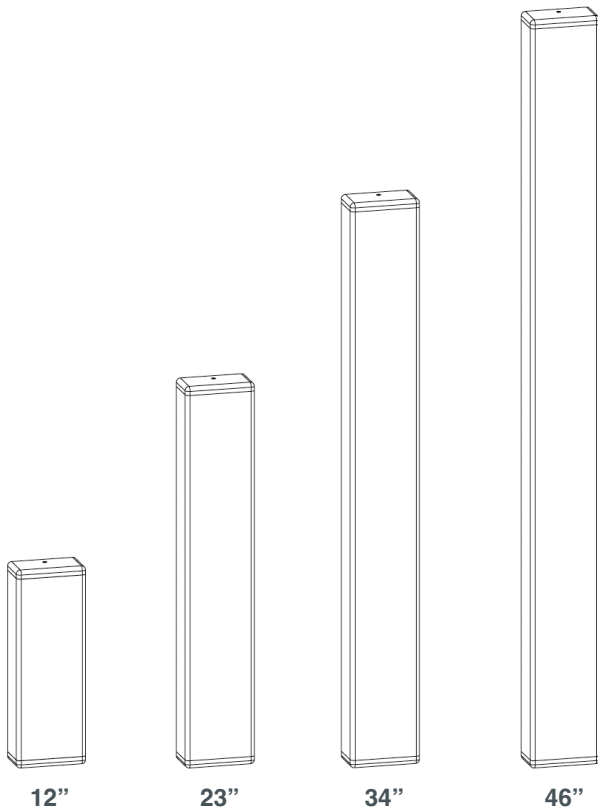

# LIDEA Standard

alva®

Fully Sealed Healthcare Grade Lamp Shade, High Performance Led Wall Sconce

Lidea-24 with Island Breeze Resin, ESN trim

#### MOUNTING

- Flexible mounting system allows for 1/2" incremental adjustment off of center
- Can be mounted vertically or horizontally or to ceiling