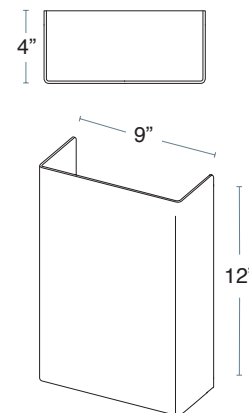

FIXTURE	MODULE	WATTS	DELIVERED LUMENS: RESIN SHADE	DELIVERED LUMENS: WHITE OPAL ACRYLIC	INPUT
RE9W12H	AU-R15W	15W	1115	1394	120V, 277V
	AU-C10W	10W	696	870	120V, 277V

Note: For Gold Shimmer, Linear Cross, and Cayenne resin, multiply delivered lumens by .8