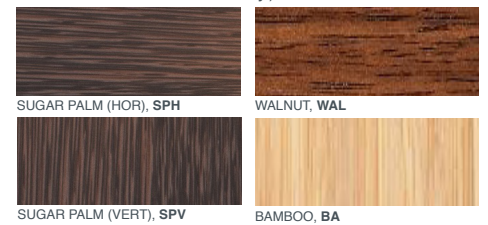

Note: For Gold Shimmer, Linear Cross, and Cayenne resin, multiply delivered lumens by .8

ORDER CODE:

EXAMPLE: AU - C10W - 30 - 9 - RE9W12H - WO - DE10A - BLK - TLC

| FAMILY | LED MODULE | CCT | CRI | SHADE SHAPE | SHADE PATTERN | DECORATIVE ELEMENT | DECORATIVE ELEMENT FINISH | OPTIONAL DOOR PANEL PLAQUE | LENS OPTIONS | OPTIONAL EMERGENCY BATTERY BACK-UP |
|--------|--------------|-------------|--------------|-----------------------------|---|---|--|----------------------------|--------------------|------------------------------------|
| AU | | | 9 | RE9W12H | | | | | | |
| | C10W R15W | 22 2200K | 9 90+ CRI | RE9W12H 9"W x 12"H x 4"D | Resin IB A FA LCV LCH GSV GSH BV BH CYV CYH RV RH Acrylic Shade WO | DE10A DE3A DE3B DP3A DP3B DP6A DP6B DP9A DP9B DP12A DP12B DP18A DP18B DP24A DP24B DP36A DP36B ELPS ELPL | Powder Coat EOB ESN ESB GR DB PN WHT BLK CP Wood Finishes WAL SPV SPH BA | DPP | BLC TLC STLC | EM |
| | | 27 2700K | | | | | | | | |
| | | 30 3000K | | | | | | | | |
| | | 35 3500K | | | | | | | | |
| | | 40 4000K | | | | | | | | |

Decorative Element Finish Options

Metal Powder Coat Finishes

Wood Finishes (U-Channel & Door Panel Decorative Elements Only)

Custom RAL Powdercoat Colors also available (CP), MOQ may apply.

Optional Door Panel Plaques