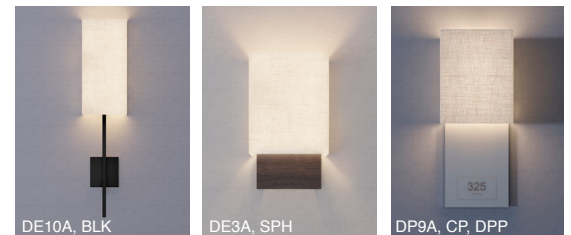

Note: For Gold Shimmer, Linear Cross, and Cayenne resin, multiply delivered lumens by .8

ORDER CODE:

EXAMPLE: AU - C10W - 30 - 9 - RE9W12H - WO - DE10A - BLK - TLC

| FAMILY | LED MODULE | CCT | CRI | SHADE SHAPE | SHADE PATTERN | DECORATIVE ELEMENT | DECORATIVE ELEMENT FINISH | OPTIONAL DOOR PANEL PLAQUE | LENS OPTIONS | OPTIONAL EMERGENCY BATTERY BACK-UP |
|--------|--------------|-------------|--------------|-----------------------------|---|---|--|----------------------------|--------------------|------------------------------------|
| AU | | | 9 | RE9W12H | | | | | | |
| | C10W R15W | 22 2200K | 9 90+ CRI | RE9W12H 9"W x 12"H x 4"D | Resin IB A FA LCV LCH GSV GSH BV BH CYV CYH RV RH Acrylic Shade WO | DE10A DE3A DE3B DP3A DP3B DP6A DP6B DP9A DP9B DP12A DP12B DP18A DP18B DP24A DP24B DP36A DP36B ELPS ELPL | Powder Coat EOB ESN ESB GR DB PN WHT BLK CP Wood Finishes WAL SPV SPH BA | DPP | BLC TLC STLC | EM |
| | | 27 2700K | | | | | | | | |
| | | 30 3000K | | | | | | | | |
| | | 35 3500K | | | | | | | | |
| | | 40 4000K | | | | | | | | |

- | | |
|---|--|
| DE10A Modern Armature 5"W x 5"H Face Plate, 12"H | DP12A 12" Door Panel, 6.5"W x 12"H |
| DE3A Wood U-Channel, Small 6.5"W x 3"H x 1.75"D | DP12B 12" Door Panel Wide, 8.5"W x 12"H |
| DE3B Wood U-Channel, Large 8.5"W x 3"H x 1.75"D | DP18A 18" Door Panel, 6.5"W x 18"H |
| DP3A 4" Door Panel, 6.5"W x 3.5"H | DP18B 18" Door Panel Wide, 8.5"W x 18"H |
| DP3B 4" Door Panel, 8.5"W x 3.5"H | DP24A 24" Door Panel, 6.5"W x 24"H |
| DP6A 6" Door Panel, 6.5"W x 6"H | DP24B 24" Door Panel Wide, 8.5"W x 24"H |
| DP6B 6" Door Panel Wide, 8.5"W x 6"H | DP36A 36" Door Panel, 6.5"W x 36"H |
| DP9A 9" Door Panel, 6.5"W x 9"H | DP36B 36" Door Panel Wide, 8.5"W x 36"H |
| DP9B 9" Door Panel Wide, 8.5"W x 9"H | ELPS Ellipse Short |
| | ELPL Ellipse Long |