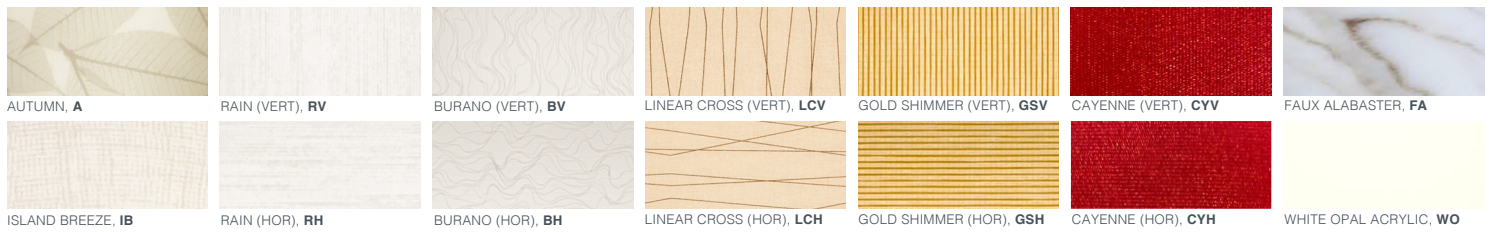

ORDER CODE:

EXAMPLE: AU - C10W - 30 - 9 - RE9W12H - WO - DE10A - BLK - TLC

FAMILY	LED MODULE	CCT	CRI	SHADE SHAPE	SHADE PATTERN	DECORATIVE ELEMENT	DECORATIVE ELEMENT FINISH	OPTIONAL DOOR PANEL PLAQUE	LENS OPTIONS	OPTIONAL EMERGENCY BATTERY BACK-UP
AU			9	RE9W12H						
	C10W R15W	22 2200K	9 90+ CRI	RE9W12H 9"W x 12"H x 4"D	Resin IB A FA LCV LCH GSV GSH BV BH CYV CYH RV RH Acrylic Shade WO	DE10A DE3A DE3B DP3A DP3B DP6A DP6B DP9A DP9B DP12A DP12B DP18A DP18B DP24A DP24B DP36A DP36B ELPS ELPL	Powder Coat EOB ESN ESB GR DB PN WHT BLK CP Wood Finishes WAL SPV SPH BA	DPP	BLC TLC STLC	EM
		27 2700K								
		30 3000K								
		35 3500K								
		40 4000K								

IK10 UL Certified High Impact Resin Options

Decorative Element Options

Sconce can be ordered as a stand alone fixture or paired with a decorative element. For full selection of current available DEs please visit alvalight.com/design-your-light

DE10A Modern Armature 5"W x 5"H Face Plate, 12"H	DP12A 12" Door Panel, 6.5"W x 12"H
DE3A Wood U-Channel, Small 6.5"W x 3"H x 1.75"D	DP12B 12" Door Panel Wide, 8.5"W x 12"H
DE3B Wood U-Channel, Large 8.5"W x 3"H x 1.75"D	DP18A 18" Door Panel, 6.5"W x 18"H
DP3A 4" Door Panel, 6.5"W x 3.5"H	DP18B 18" Door Panel Wide, 8.5"W x 18"H
DP3B 4" Door Panel, 8.5"W x 3.5"H	DP24A 24" Door Panel, 6.5"W x 24"H
DP6A 6" Door Panel, 6.5"W x 6"H	DP24B 24" Door Panel Wide, 8.5"W x 24"H
DP6B 6" Door Panel Wide, 8.5"W x 6"H	DP36A 36" Door Panel, 6.5"W x 36"H
DP9A 9" Door Panel, 6.5"W x 9"H	DP36B 36" Door Panel Wide, 8.5"W x 36"H
DP9B 9" Door Panel Wide, 8.5"W x 9"H	ELPS Ellipse Short
	ELPL Ellipse Long