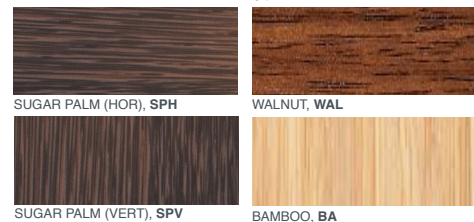

ORDER CODE:

EXAMPLE: AU - C10W - 30 - 9 - RE7W9H - WO - DE10A - BLK - TLC

FAMILY	LED MODULE	CCT	CRI	SHADE SHAPE	SHADE PATTERN	DECORATIVE ELEMENT	DECORATIVE ELEMENT FINISH	OPTIONAL DOOR PANEL PLAQUE	LENS OPTIONS
AU	C10W	22 2200K	9 90+ CRI	RE7W9H 7"W x 9"H x 4"D	Resin IB A FA LCV LCH GSV GSH BV BH CYV CYH RV RH Acrylic Shade WO	DE10A DE3A DP3A DP6A DP9A DP12A DP18A DP24A DP36A ELPS ELPL	Powder Coat EOB ESN ESB GR DB PN WHT BLK CP Wood Finishes WAL SPV SPH BA	DPP	BLC TLC STLC
	C10W	27 2700K							
	C10W	30 3000K							
	C10W	35 3500K							
	C10W	40 4000K							

- DE10A** Modern Armature 5"W x 5"H Face Plate, 12"H
- DE3A** Wood U-Channel, Small 6.5"W x 3"H x 1.75"D
- DP3A** 4" Door Panel, 6.5"W x 3.5"H
- DP6A** 6" Door Panel, 6.5"W x 6"H
- DP9A** 9" Door Panel, 6.5"W x 9"H
- DP12A** 12" Door Panel, 6.5"W x 12"H
- DP18A** 18" Door Panel, 6.5"W x 18"H
- DP24A** 24" Door Panel, 6.5"W x 24"H
- DP36A** 36" Door Panel, 6.5"W x 36"H
- ELPS** Ellipse Short
- ELPL** Ellipse Long

Decorative Element Finish Options

Metal Powder Coat Finishes

Wood Finishes (U-Channel & Door Panel Decorative Elements Only)

Custom RAL Powdercoat Colors also available (CP), MOQ may apply.

Optional Door Panel Plaques