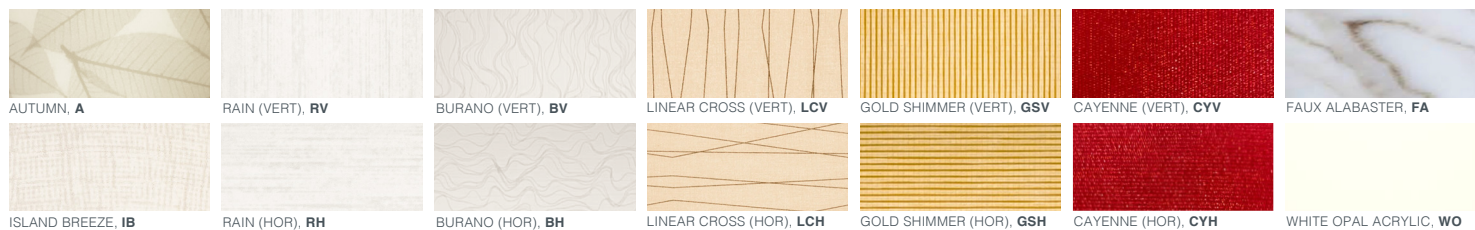

ORDER CODE:

EXAMPLE: AU - C10W - 30 - 9 - RE7W9H - WO - DE10A - BLK - TLC

FAMILY	LED MODULE	CCT	CRI	SHADE SHAPE	SHADE PATTERN	DECORATIVE ELEMENT	DECORATIVE ELEMENT FINISH	OPTIONAL DOOR PANEL PLAQUE	LENS OPTIONS
AU	C10W	22 2200K	9 90+ CRI	RE7W9H 7"W x 9"H x 4"D	Resin IB A FA LCV LCH GSV GSH BV BH CYV CYH RV RH Acrylic Shade WO	DE10A DE3A DP3A DP6A DP9A DP12A DP18A DP24A DP36A ELPS ELPL	Powder Coat EOB ESN ESB GR DB PN WHT BLK CP Wood Finishes WAL SPV SPH BA	DPP	BLC TLC STLC
	C10W	27 2700K							
	C10W	30 3000K							
	C10W	35 3500K							
	C10W	40 4000K							

IK10 UL Certified High Impact Resin Options

Decorative Element Options

Sconce can be ordered as a stand alone fixture or paired with a decorative element. For full selection of current available DEs please visit alvalight.com/design-your-light

- **DE10A** Modern Armature 5"W x 5"H Face Plate, 12"H
- **DE3A** Wood U-Channel, Small 6.5"W x 3"H x 1.75"D
- **DP3A** 4" Door Panel, 6.5"W x 3.5"H
- **DP6A** 6" Door Panel, 6.5"W x 6"H
- **DP9A** 9" Door Panel, 6.5"W x 9"H
- **DP12A** 12" Door Panel, 6.5"W x 12"H
- **DP18A** 18" Door Panel, 6.5"W x 18"H
- **DP24A** 24" Door Panel, 6.5"W x 24"H
- **DP36A** 36" Door Panel, 6.5"W x 36"H
- **ELPS** Ellipse Short
- **ELPL** Ellipse Long