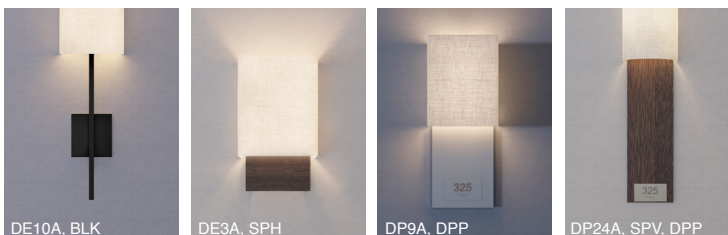

FIXTURE	MODULE	WATTS	DELIVERED LUMENS: RESIN SHADE	DELIVERED LUMENS: WHITE OPAL ACRYLIC	INPUT
RE7W9H	AU-C10W	10W	696	870	120V, 277V

Note: For Gold Shimmer, Linear Cross, and Cayenne resin, multiply delivered lumens by .8

ORDER CODE:

EXAMPLE: AU - C10W - 30 - 9 - RE7W9H - WO - DE10A - BLK - TLC

FAMILY	LED MODULE	CCT	CRI	SHADE SHAPE	SHADE PATTERN	DECORATIVE ELEMENT	DECORATIVE ELEMENT FINISH	OPTIONAL DOOR PANEL PLAQUE	LENS OPTIONS
AU	C10W	22 2200K	9 90+ CRI	RE7W9H 7"W x 9"H x 4"D	Resin IB A FA LCV LCH GSV GSH BV BH CYV CYH RV RH Acrylic Shade WO	DE10A DE3A DP3A DP6A DP9A DP12A DP18A DP24A DP36A ELPS ELPL	Powder Coat EOB ESN ESB GR DB PN WHT BLK CP Wood Finishes WAL SPV SPH BA	DPP	BLC TLC STLC
	C10W	27 2700K							
	C10W	30 3000K							
	C10W	35 3500K							
	C10W	40 4000K							

IK10 UL Certified High Impact Resin Options

Decorative Element Options

Sconce can be ordered as a stand alone fixture or paired with a decorative element. For full selection of current available DEs please visit alvalight.com/design-your-light

- DE10A** Modern Armature 5"W x 5"H Face Plate, 12"H
- DE3A** Wood U-Channel, Small 6.5"W x 3"H x 1.75"D
- DP3A** 4" Door Panel, 6.5"W x 3.5"H
- DP6A** 6" Door Panel, 6.5"W x 6"H
- DP9A** 9" Door Panel, 6.5"W x 9"H
- DP12A** 12" Door Panel, 6.5"W x 12"H
- DP18A** 18" Door Panel, 6.5"W x 18"H
- DP24A** 24" Door Panel, 6.5"W x 24"H
- DP36A** 36" Door Panel, 6.5"W x 36"H
- ELPS** Ellipse Short
- ELPL** Ellipse Long