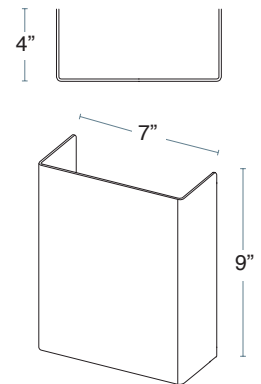

FIXTURE	MODULE	WATTS	DELIVERED LUMENS: RESIN SHADE	DELIVERED LUMENS: WHITE OPAL ACRYLIC	INPUT
RE7W9H	AU-C10W	10W	696	870	120V, 277V

Note: For Gold Shimmer, Linear Cross, and Cayenne resin, multiply delivered lumens by .8