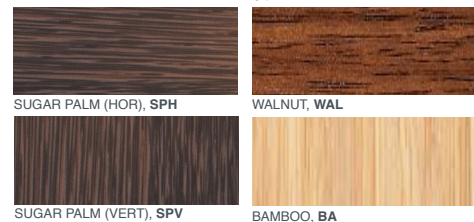

ORDER CODE:

EXAMPLE: AU - C10W - 30 - 9 - CU7W9H - WO - DE10A - BLK - TLC

FAMILY	LED MODULE	CCT	CRI	SHADE SHAPE	SHADE PATTERN	DECORATIVE ELEMENT	DECORATIVE ELEMENT FINISH	OPTIONAL DOOR PANEL PLAQUE	LENS OPTIONS
AU	C10W		9	CU7W9H					
	C10W	22 2200K	9 90+ CRI	CU7W9H 7"W x 9"H x 4"D	Resin IB A FA LCV LCH GSV GSH BV BH CYV RV RH Acrylic Shade WO	DE10A DE3A DP3A DP6A DP9A DP12A DP18A DP24A DP36A ELPS ELPL	Powder Coat EOB ESN ESB GR DB PN WHT BLK CP Wood Finishes WAL SPV SPH BA	DPP	BLC TLC STLC
		27 2700K							
		30 3000K							
		35 3500K							
		40 4000K							

- DE10A** Modern Armature 5"W x 5"H Face Plate, 12"H
- DE3A** Wood U-Channel, Small 6.5"W x 3"H x 1.75"D
- DP3A** 4" Door Panel, 6.5"W x 3.5"H
- DP6A** 6" Door Panel, 6.5"W x 6"H
- DP9A** 9" Door Panel, 6.5"W x 9"H
- DP12A** 12" Door Panel, 6.5"W x 12"H
- DP18A** 18" Door Panel, 6.5"W x 18"H
- DP24A** 24" Door Panel, 6.5"W x 24"H
- DP36A** 36" Door Panel, 6.5"W x 36"H
- ELPS** Ellipse Short
- ELPL** Ellipse Long

Decorative Element Finish Options

Metal Powder Coat Finishes

Wood Finishes (U-Channel & Door Panel Decorative Elements Only)

Custom RAL Powdercoat Colors also available (CP), MOQ may apply.

Optional Door Panel Plaques