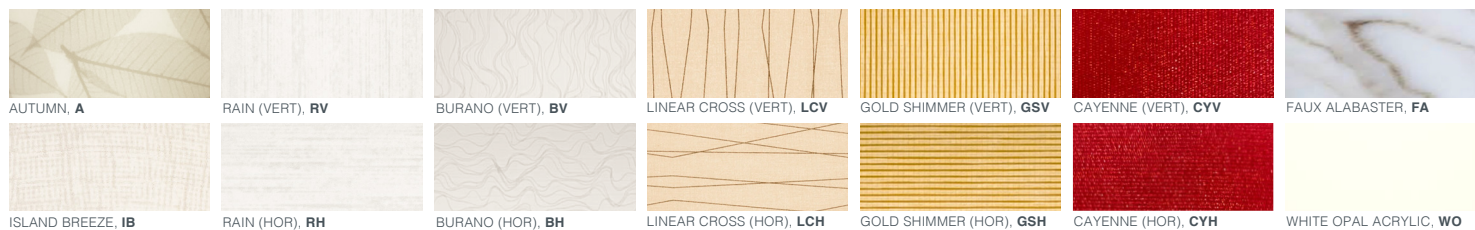

ORDER CODE:

EXAMPLE: AU - C10W - 30 - 9 - CU7W9H - WO - DE10A - BLK - TLC

FAMILY	LED MODULE	CCT	CRI	SHADE SHAPE	SHADE PATTERN	DECORATIVE ELEMENT	DECORATIVE ELEMENT FINISH	OPTIONAL DOOR PANEL PLAQUE	LENS OPTIONS
AU	C10W		9	CU7W9H					
	C10W	22 2200K	9 90+ CRI	CU7W9H 7"W x 9"H x 4"D	Resin IB A FA LCV LCH GSV GSH BV BH CYV RV RH Acrylic Shade WO	DE10A DE3A DP3A DP6A DP9A DP12A DP18A DP24A DP36A ELPS ELPL	Powder Coat EOB ESN ESB GR DB PN WHT BLK CP Wood Finishes WAL SPV SPH BA	DPP	BLC TLC STLC
		27 2700K							
		30 3000K							
		35 3500K							
		40 4000K							

IK10 UL Certified High Impact Resin Options

Decorative Element Options

Sconce can be ordered as a stand alone fixture or paired with a decorative element. For full selection of current available DEs please visit alvalight.com/design-your-light

- **DE10A** Modern Armature 5"W x 5"H Face Plate, 12"H
- **DE3A** Wood U-Channel, Small 6.5"W x 3"H x 1.75"D
- **DP3A** 4" Door Panel, 6.5"W x 3.5"H
- **DP6A** 6" Door Panel, 6.5"W x 6"H
- **DP9A** 9" Door Panel, 6.5"W x 9"H
- **DP12A** 12" Door Panel, 6.5"W x 12"H
- **DP18A** 18" Door Panel, 6.5"W x 18"H
- **DP24A** 24" Door Panel, 6.5"W x 24"H
- **DP36A** 36" Door Panel, 6.5"W x 36"H
- **ELPS** Ellipse Short
- **ELPL** Ellipse Long