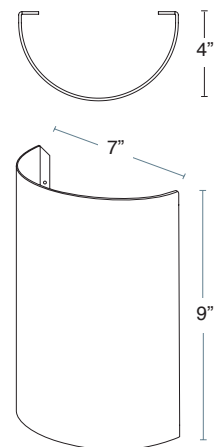

Curve 7"W x 9"H

CU7W9H is a personal approach to building the perfect fixture for your project. Sconce can be ordered as a stand alone fixture or you can add one of our decorative elements.

IES FILES AVAILABLE

FIXTURE	MODULE	WATTS	DELIVERED LUMENS: RESIN SHADE	DELIVERED LUMENS: WHITE OPAL ACRYLIC	INPUT
CU7W9H	AU-C10W	10W	696	870	120V, 277V

Note: For Gold Shimmer, Linear Cross, and Cayenne resin, multiply delivered lumens by .8

ORDER CODE:

EXAMPLE: AU - C10W - 30 - 9 - CU7W9H - WO - DE10A - BLK - TLC

FAMILY	LED MODULE	CCT	CRI	SHADE SHAPE	SHADE PATTERN	DECORATIVE ELEMENT	DECORATIVE ELEMENT FINISH	OPTIONAL DOOR PANEL PLAQUE	LENS OPTIONS
AU	C10W		9	CU7W9H					
	C10W	22 2200K	9 90+ CRI	CU7W9H 7"W x 9"H x 4"D	Resin IB A FA LCV LCH GSV GSH BV BH CYV RV RH Acrylic Shade WO	DE10A DE3A DP3A DP6A DP9A DP12A DP18A DP24A DP36A ELPS ELPL	Powder Coat EOB ESN ESB GR DB PN WHT BLK CP Wood Finishes WAL SPV SPH BA	DPP	BLC TLC STLC
		27 2700K							
		30 3000K							
		35 3500K							
		40 4000K							

- DE10A** Modern Armature 5"W x 5"H Face Plate, 12"H
- DE3A** Wood U-Channel, Small 6.5"W x 3"H x 1.75"D
- DP3A** 4" Door Panel, 6.5"W x 3.5"H
- DP6A** 6" Door Panel, 6.5"W x 6"H
- DP9A** 9" Door Panel, 6.5"W x 9"H
- DP12A** 12" Door Panel, 6.5"W x 12"H
- DP18A** 18" Door Panel, 6.5"W x 18"H
- DP24A** 24" Door Panel, 6.5"W x 24"H
- DP36A** 36" Door Panel, 6.5"W x 36"H
- ELPS** Ellipse Short
- ELPL** Ellipse Long