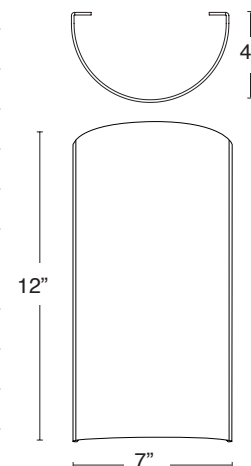

Curve 7\"/>

CU7W12H is a personal approach to building the perfect fixture for your project. Sconce can be ordered as a stand alone fixture or you can add one of our decorative elements.

IES FILES AVAILABLE

FIXTURE	MODULE	WATTS	DELIVERED LUMENS: RESIN SHADE	DELIVERED LUMENS: WHITE OPAL ACRYLIC	INPUT
CU7W12H	AU-R15W	15W	1115	1394	120V, 277V
	AU-C10W	10W	696	870	120V, 277V

Note: For Gold Shimmer, Linear Cross, and Cayenne resin, multiply delivered lumens by .8

- | | |
|---|---|
| DE10A Modern Armature 5"W x 5"H Face Plate, 12"H | DP18A 18" Door Panel, 6.5"W x 18"H |
| DE3A Wood U-Channel, Small 6.5"W x 3"H x 1.75"D | DP24A 24" Door Panel, 6.5"W x 24"H |
| DP3A 4" Door Panel, 6.5"W x 3.5"H | DP36A 36" Door Panel, 6.5"W x 36"H |
| DP6A 6" Door Panel, 6.5"W x 6"H | ELPS Ellipse Short |
| DP9A 9" Door Panel, 6.5"W x 9"H | ELPL Ellipse Long |
| DP12A 12" Door Panel, 6.5"W x 12"H | |