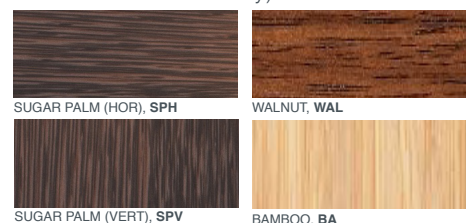

ORDER CODE:

EXAMPLE: AU - C10W - 30 - 9 - CU7W12H - WO - DE10A - BLK - TLC

FAMILY	LED MODULE	CCT	CRI	SHADE SHAPE	SHADE PATTERN	DECORATIVE ELEMENT	DECORATIVE ELEMENT FINISH	OPTIONAL DOOR PANEL PLAQUE	LENS OPTIONS	OPTIONAL EMERGENCY BATTERY BACK-UP
AU	C10W R15W	22 2200K 27 2700K 30 3000K 35 3500K 40 4000K	9 90+ CRI	CU7W12H 7"W x 12"H x 4"D	Resin IB A FA LCV LCH GSV GSH BV BH CYV RV RH Acrylic Shade WO	DE10A DE3A DP3A DP6A DP9A DP12A DP18A DP24A DP36A ELPS ELPL	Powder Coat EOB ESN ESB GR DB PN WHT BLK CP Wood Finishes WAL SPV SPH BA	DPP	BLC TLC STLC	EM

Decorative Element Finish Options

Metal Powder Coat Finishes

Wood Finishes (U-Channel & Door Panel Decorative Elements Only)

Custom RAL Powdercoat Colors also available (CP), MOQ may apply.

Optional Door Panel Plaques