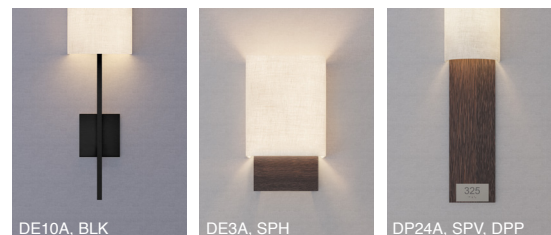

FIXTURE	MODULE	WATTS	DELIVERED LUMENS: RESIN SHADE	DELIVERED LUMENS: WHITE OPAL ACRYLIC	INPUT
CU7W12H	AU-R15W	15W	1115	1394	120V, 277V
	AU-C10W	10W	696	870	120V, 277V

Note: For Gold Shimmer, Linear Cross, and Cayenne resin, multiply delivered lumens by .8

ORDER CODE:

EXAMPLE: AU - C10W - 30 - 9 - CU7W12H - WO - DE10A - BLK - TLC

FAMILY	LED MODULE	CCT	CRI	SHADE SHAPE	SHADE PATTERN	DECORATIVE ELEMENT	DECORATIVE ELEMENT FINISH	OPTIONAL DOOR PANEL PLAQUE	LENS OPTIONS	OPTIONAL EMERGENCY BATTERY BACK-UP
AU	C10W R15W	22 2200K 27 2700K 30 3000K 35 3500K 40 4000K	9 90+ CRI	CU7W12H 7"W x 12"H x 4"D	Resin IB A FA LCV LCH GSV GSH BV BH CYV RV RH Acrylic Shade WO	DE10A DE3A DP3A DP6A DP9A DP12A DP18A DP24A DP36A ELPS ELPL	Powder Coat EOB ESN ESB GR DB PN WHT BLK CP Wood Finishes WAL SPV SPH BA	DPP	BLC TLC STLC	EM

IK10 UL Certified High Impact Resin Options

Decorative Element Options

Sconce can be ordered as a stand alone fixture or paired with a decorative element. For full selection of current available DEs please visit alvalight.com/design-your-light

- | | |
|---|---|
| DE10A Modern Armature 5"W x 5"H Face Plate, 12"H | DP18A 18" Door Panel, 6.5"W x 18"H |
| DE3A Wood U-Channel, Small 6.5"W x 3"H x 1.75"D | DP24A 24" Door Panel, 6.5"W x 24"H |
| DP3A 4" Door Panel, 6.5"W x 3.5"H | DP36A 36" Door Panel, 6.5"W x 36"H |
| DP6A 6" Door Panel, 6.5"W x 6"H | ELPS Ellipse Short |
| DP9A 9" Door Panel, 6.5"W x 9"H | ELPL Ellipse Long |
| DP12A 12" Door Panel, 6.5"W x 12"H | |