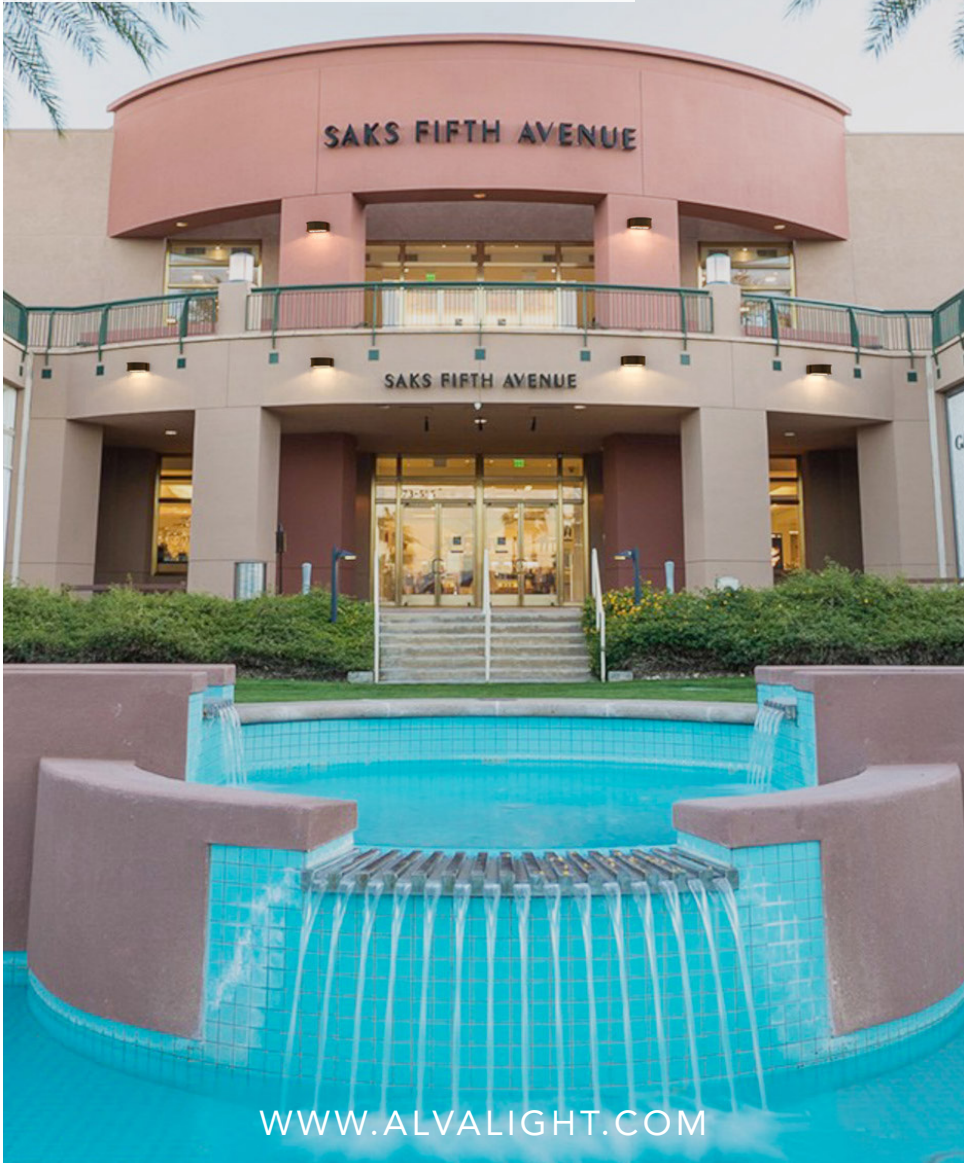

alva

INTRODUCING

Architectural Wall Packs

WWW.ALVALIGHT.COM