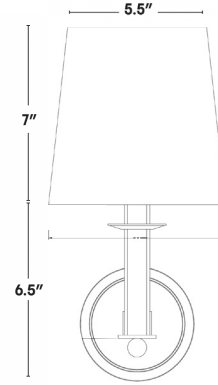

Helen Candelabra

alva

4 7/8"
WALL CANOPY