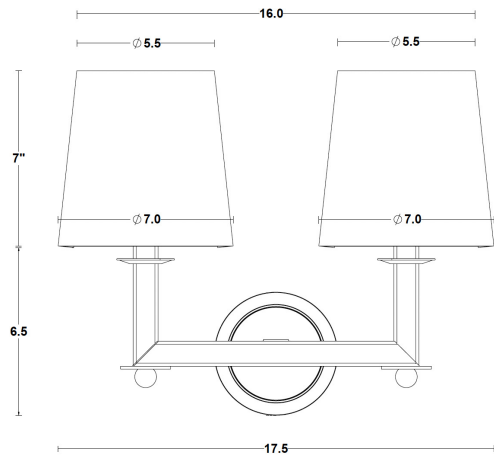

Helen Candelabra

alva

4 7/8"
WALL CANOPY