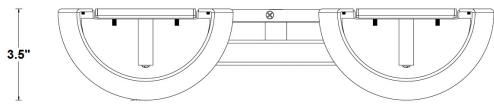

Helen Candelabra

alva

4 7/8"
WALL CANOPY