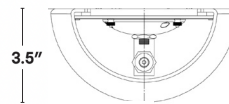

Helen Candelabra

alva

4 7/8"
WALL CANOPY