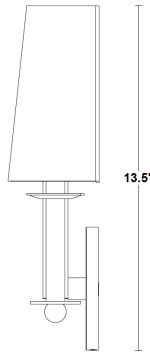

Helen Candelabra

alva

4 7/8"
WALL CANOPY