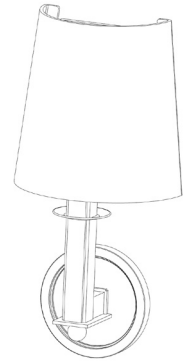

Helen Candelabra

alva

4 7/8"
WALL CANOPY