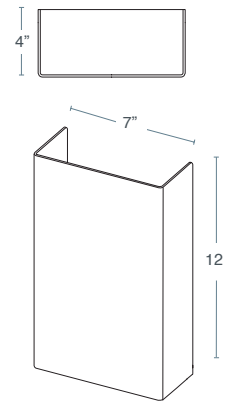

FIXTURE	MODULE	WATTS	DELIVERED LUMENS: RESIN SHADE	DELIVERED LUMENS: WHITE OPAL ACRYLIC	INPUT
RE7W12H	AU-R15W	15W	1115	1394	120V, 277V
	AU-C10W	10W	696	870	120V, 277V

Note: For Gold Shimmer, Linear Cross, and Cayenne resin, multiply delivered lumens by .8