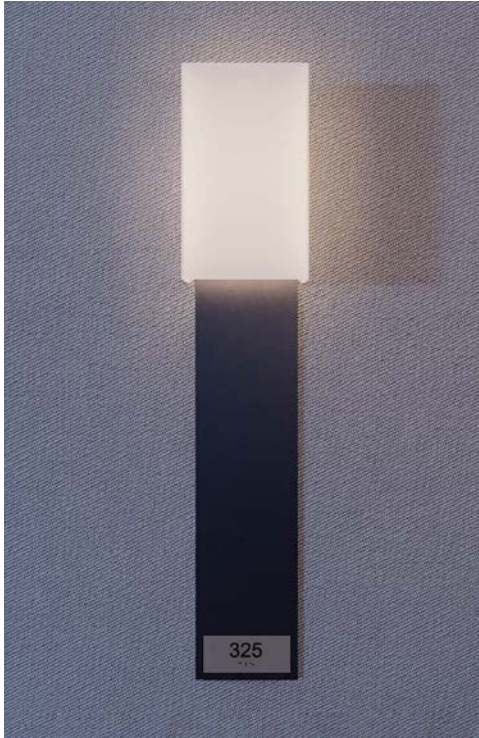

Optional Decorative Elements

Assembly required, refer to installation guide

Wood or Metal Powder Coat Finish:

DOOR PANEL, CUSTOM RAL, **CP**