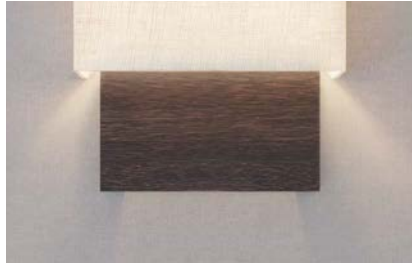

WOOD U-CHANNEL SMALL, **DE3A**
SUGAR PALM (HOR), **SPH**