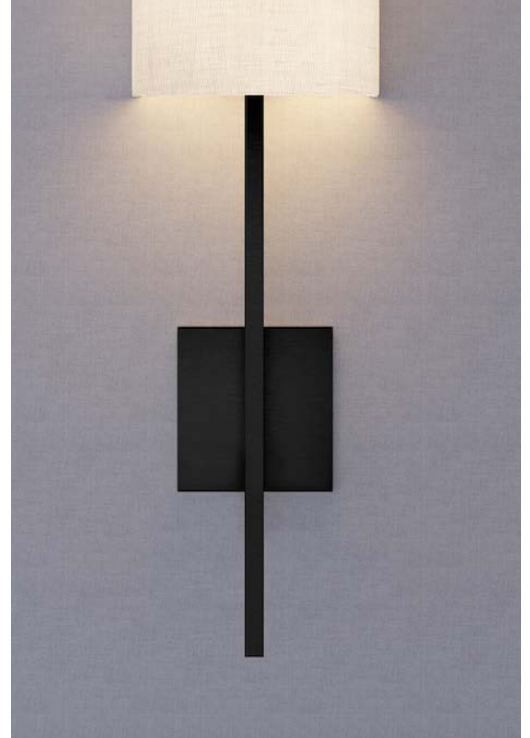

MODERN ARMATURE, **DE10A**
BLACK, **BLK**

Architectural Resin

Metal Powder Coat Finishes

Custom RAL colors
also available (**CP**)

Wood Finishes (U-Channel & Door Panel Decorative Elements Only)