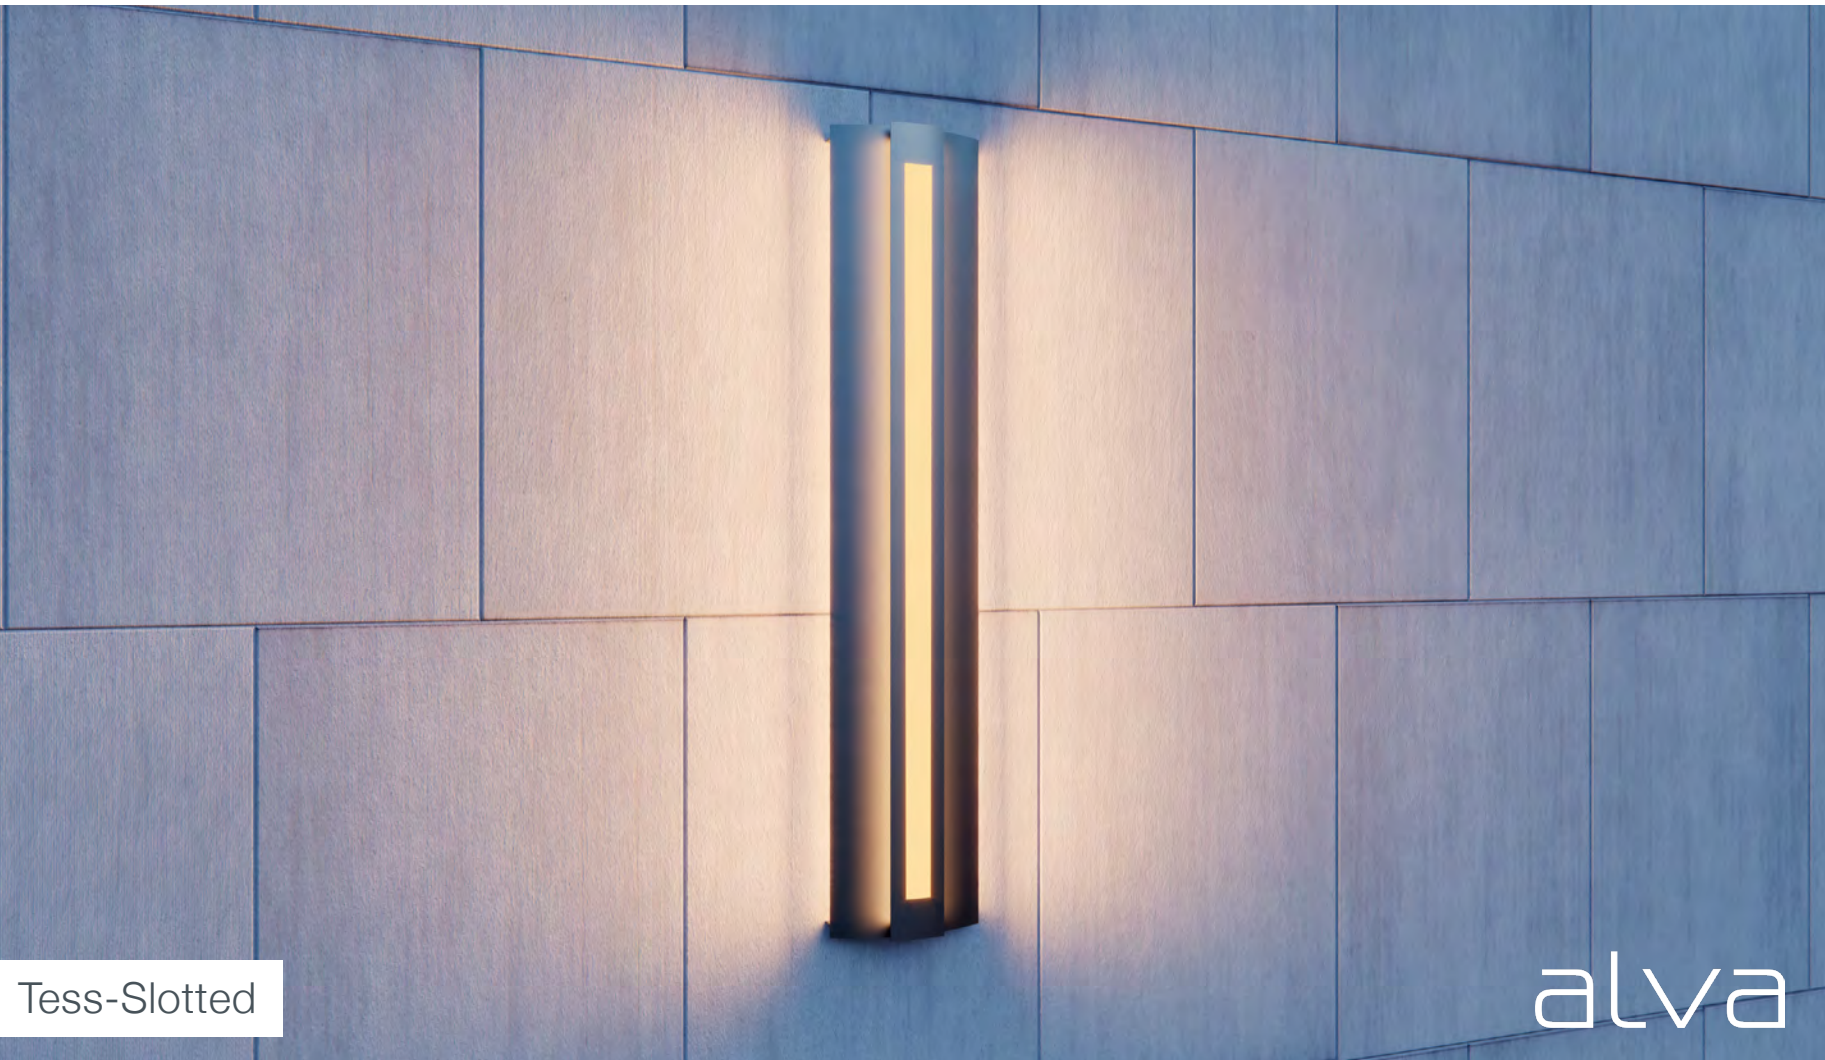

Tess-Slotted

alva