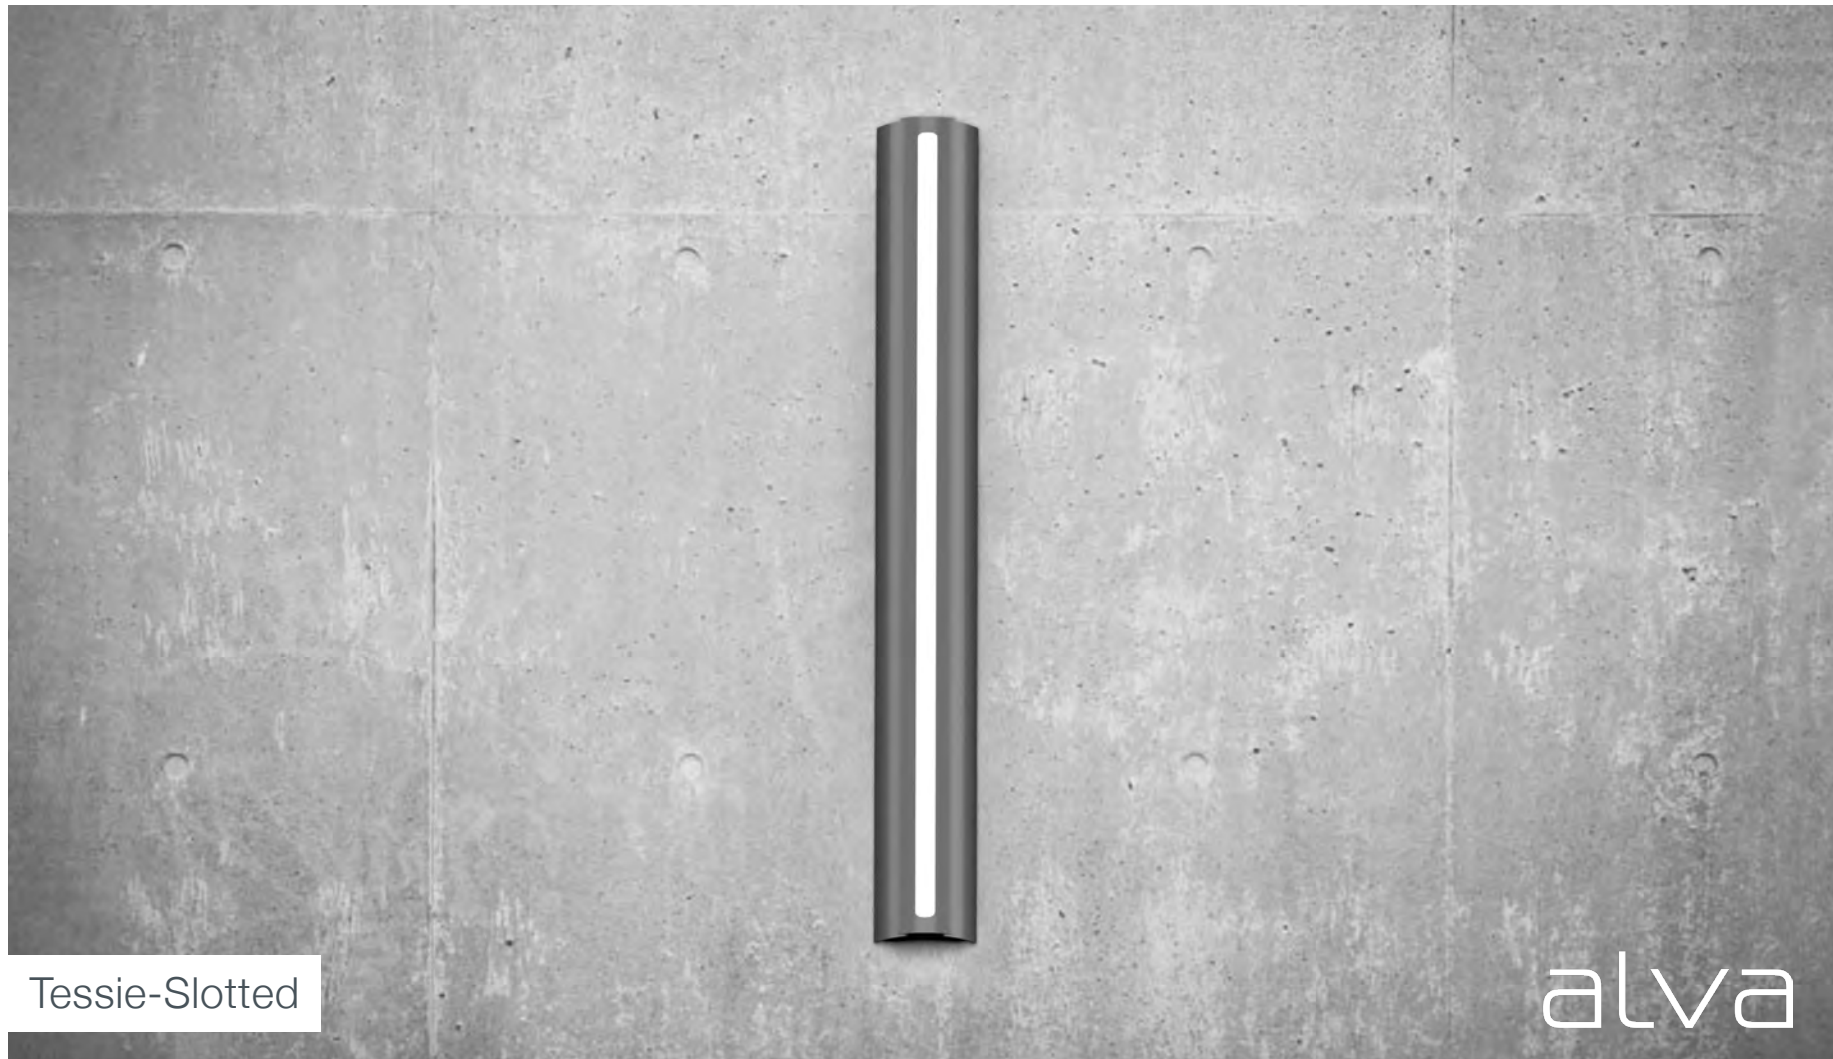

Tessie-Slotted

alva